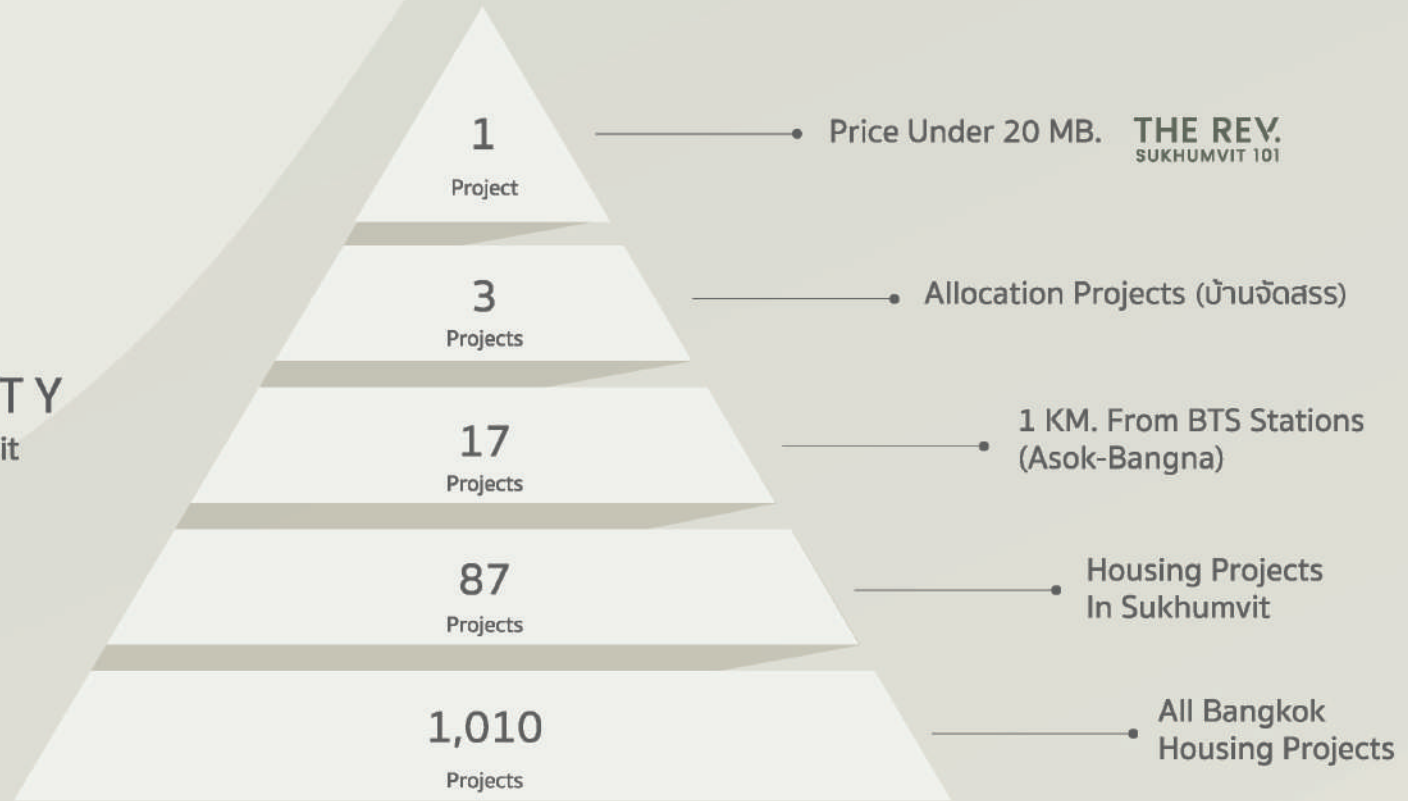

MARKET RARITY

Housing Projects in Sukhumvit